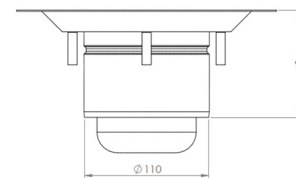

01 UNDERGROUND DRAINAGE

Name

Kent 225mm dia Stainless Steel Trapped Gully

Code

KVV225/110TP

Description

The KVV225 Plain Top Gully is a 225mm dia Round Top Stainless Steel Gully for vinyl and flexible floor areas. It is supplied as standard with a lockdown plain top grating.

Material: Grade 1.4301 (304) stainless steel

Finish: Satin

Outlet: 110mm

Size

110mm

225mm

Diameter