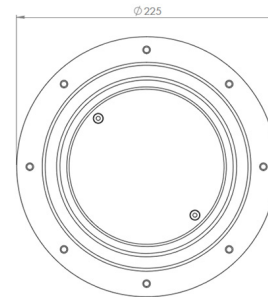

01 UNDERGROUND DRAINAGE

Name

Kent 225mm dia Stainless Steel Trapped Gully

Code

KVV225/110TP

Description

The KVV225 Plain Top Gully is a 225mm dia Round Top Stainless Steel Gully for vinyl and flexible floor areas. It is supplied as standard with a lockdown plain top grating.

Material: Grade 1.4301 (304) stainless steel

Finish: Satin

Outlet: 110mm

Size

110mm

225mm

Diameter